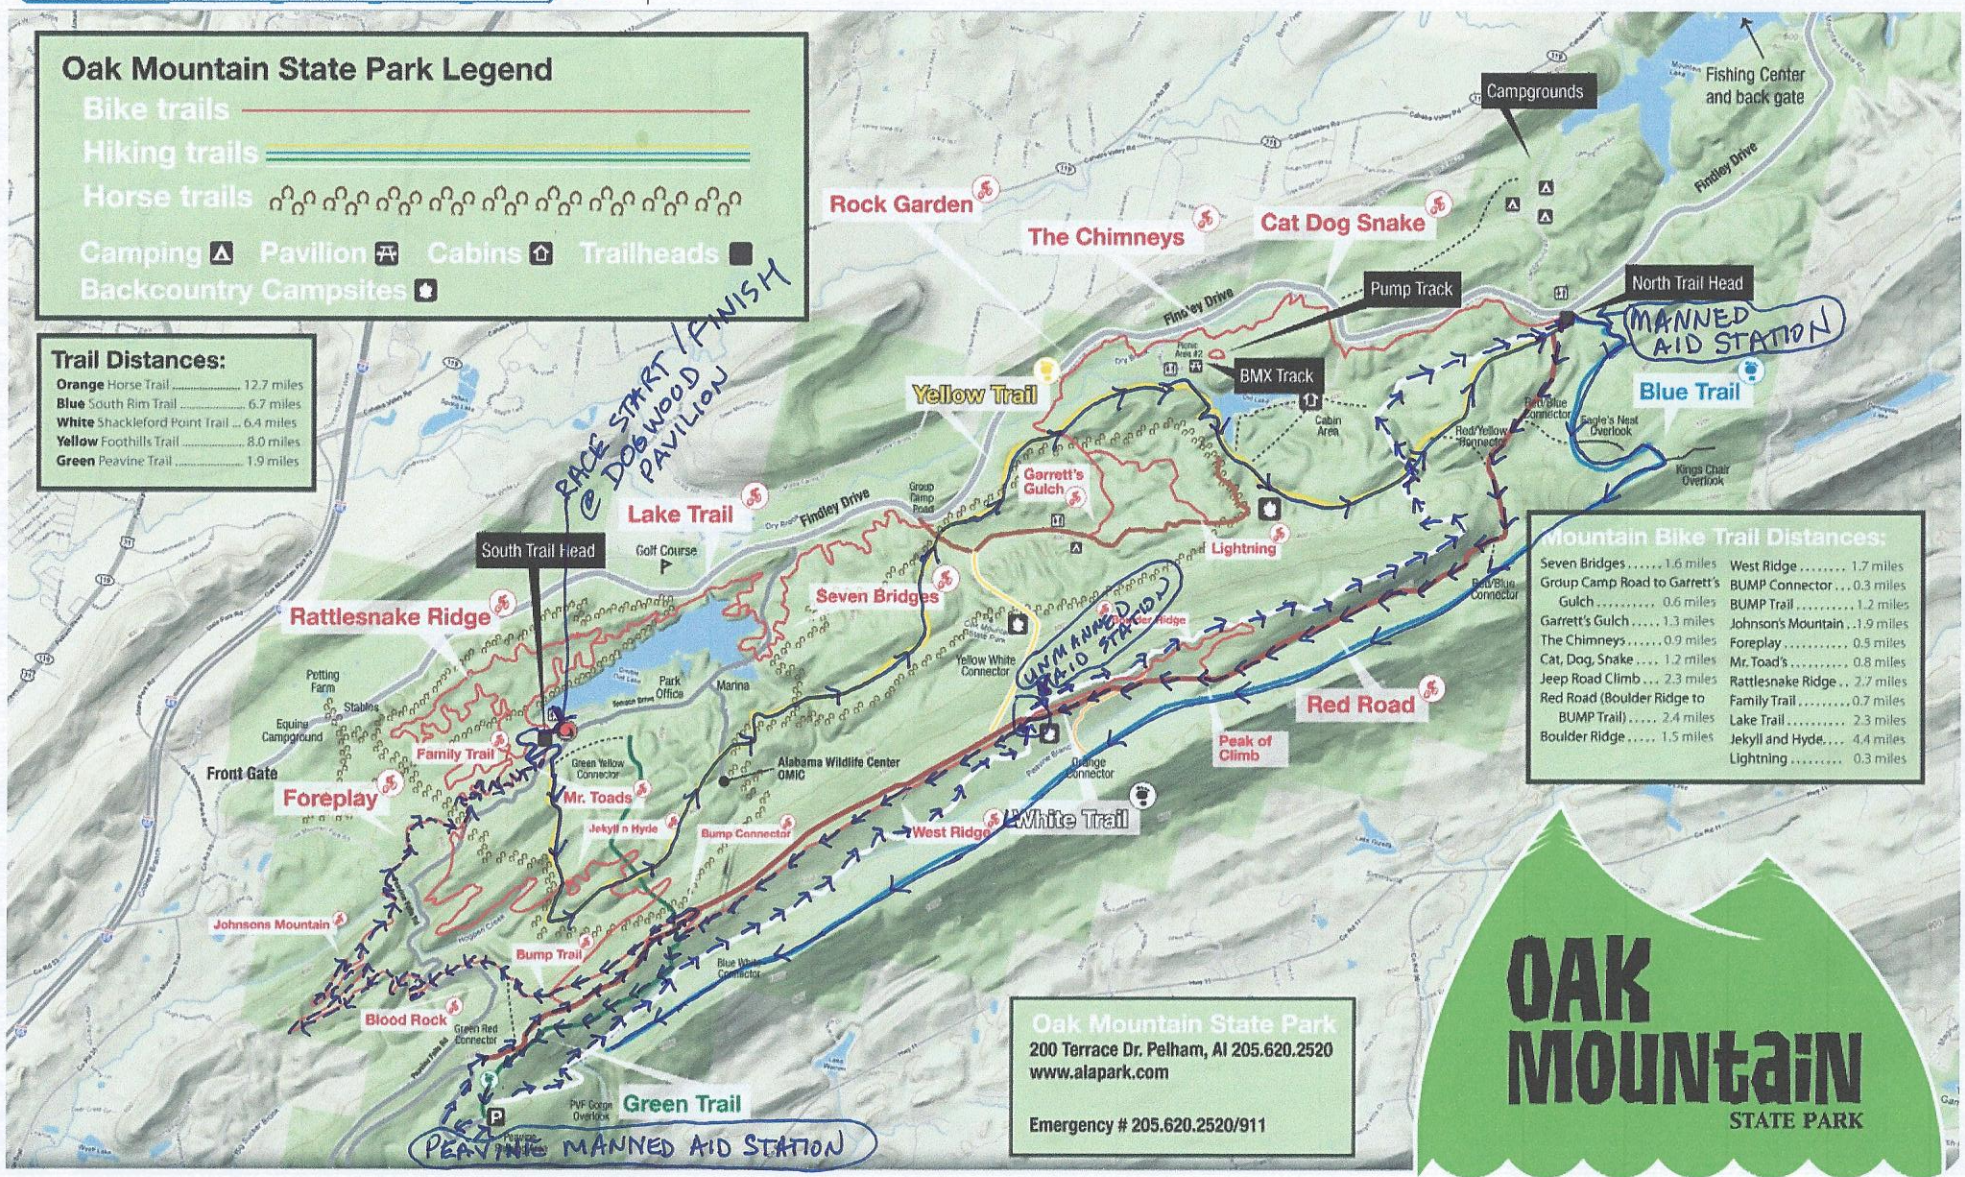

Oak Mountain State Park Legend

Bike trails

Hiking trails

Horse trails

Camping Pavilion Cabins Trailheads

Backcountry Campsites

Trail Distances:

Orange Horse Trail 12.7 miles
 Blue South Rim Trail 6.7 miles
 White Shackelford Point Trail ... 6.4 miles
 Yellow Foothills Trail 8.0 miles
 Green Peavine Trail 1.9 miles

Mountain Bike Trail Distances:

Seven Bridges 1.6 miles	West Ridge 1.7 miles
Group Camp Road to Garrett's Gulch 0.6 miles	BUMP Connector ... 0.3 miles
Garrett's Gulch 1.3 miles	BUMP Trail 1.2 miles
The Chimneys 0.9 miles	Johnson's Mountain ... 1.9 miles
Foreplay 0.9 miles	Foreplay 0.9 miles
Cat, Dog, Snake 1.2 miles	Mr. Toad's 0.8 miles
Jeep Road Climb ... 2.3 miles	Rattlesnake Ridge ... 2.7 miles
Red Road (Boulder Ridge to BUMP Trail) 2.4 miles	Family Trail 0.7 miles
Lake Trail 2.3 miles	Lake Trail 2.3 miles
Boulder Ridge 1.5 miles	Jekyll and Hyde.... 4.4 miles
Lightning 0.3 miles	Lightning 0.3 miles

Oak Mountain State Park
 200 Terrace Dr. Pelham, AL 205.620.2520
 www.alapark.com
 Emergency # 205.620.2520/911

Oak Mountain State Park, the hidden oasis away from the hustle and bustle of city life, offers 9,940 acres of relaxing recreational opportunities. Whether you are a bike enthusiast or prefer to cast a line in the water to see what bites, we have it all. Nestled among the lush hardwoods & towering pines, you will find 3 large fishing lakes, a beach, championship golf course, 20+ miles of mountain biking trail, 21+ miles of hiking trails, ranging from easy to difficult, a BMX track, Wildlife & Interpretive Centers, and a petting farm. We have 12+ miles of horseback riding trail. We have it all and we're only minutes from the big city. If you don't want to return to the city, stay the night with us. We have 10 cabins surrounding a serene lake, a campground and back country sites, and an equestrian campground.